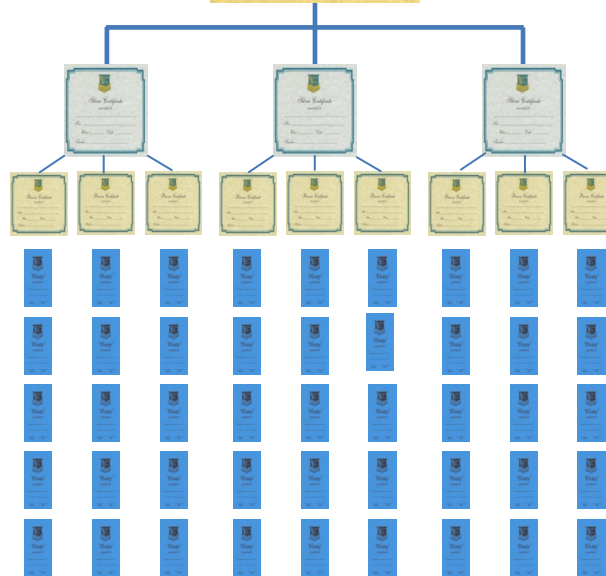

Turrumurra Public School Award System

TPS school medal

To receive a TPS school medal you must collect **two** Gold Certificates from the Achievement, Sport and Participation awards (on the left, below) and **two** Gold Certificates from the Blueys and/or POWLS, Bronze and Silver awards (on the right, below).

Use this sheet to keep a record of when you received your awards and certificates. It will help you keep track of your progress towards a school medal.

Your Name: _____

10 of these awards (achievement, sport or participation) in any combination

10 of these awards (achievement, sport or participation) in any combination

A POWL and a Bluey count towards the same certificates

=