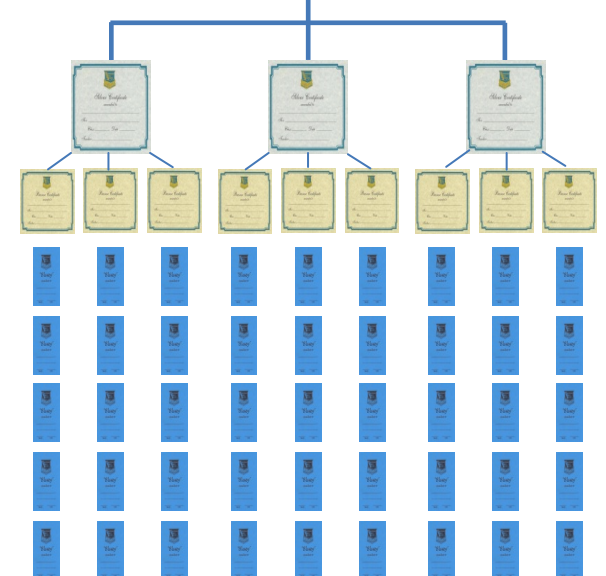

Turrumurra Public School Award System

TPS school medal

To receive a TPS school medal you must collect **two** Gold Certificates from the Achievement, Sport and Participation awards (on the left, below) and **two** Gold Certificates from the Blueys and/or POWLS, Bronze and Silver awards (on the right, below).

Use this sheet to keep a record of when you received your awards and certificates. It will help you keep track of your progress towards a school medal.

Your Name: _____

10 of these awards (achievement, sport or participation) in any combination

10 of these awards (achievement, sport or participation) in any combination

A POWL and a Bluey count towards the same certificates

=